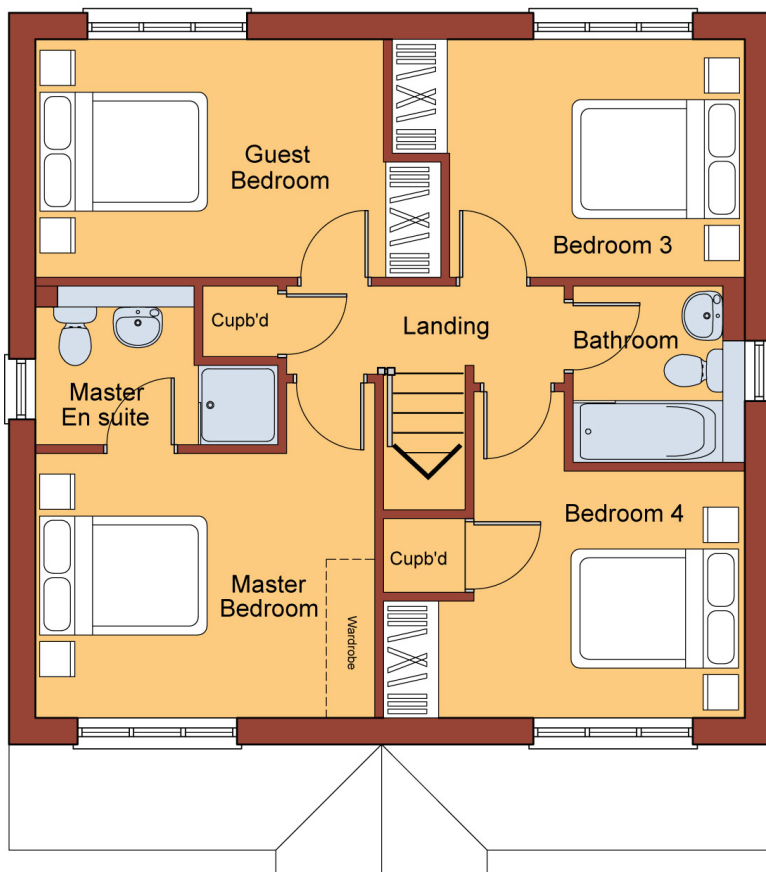

## DOWNSTAIRS DIMENSIONS

**LIVING ROOM:**  
4450mm x 3000mm  
14' 7" x 9' 10"

**FAMILY / DINING ROOM:**  
4900mm x 3050mm  
16' 1" x 10' 0"

**KITCHEN:**  
3075mm x 2450mm  
10' 1" x 8' 0"

**UTILITY:**  
2050mm x 1650mm  
6' 8" x 5' 5"

**GARAGE:**  
5500mm x 2700mm  
18' 0" x 8' 10"

## UPSTAIRS DIMENSIONS

**MASTER BEDROOM:**  
3825mm (max) x 3775mm (max)  
12' 6" (max) x 12' 4" (max)

**MASTER EN SUITE:**  
2725mm (max) x 1900mm (max)  
8' 11" (max) x 6' 2" (max)

**GUEST BEDROOM:**  
4575mm (max) x 2675mm (max)  
15' 0" (max) x 8' 9" (max)

**BEDROOM 3:**  
3975mm (max) x 2675mm (max)  
13' 0" (max) x 8' 9" (max)

**BEDROOM 4:**  
4075mm (max) x 3675mm (max)  
13' 4" (max) x 12' 0" (max)

**BATHROOM:**  
2000mm (max) x 1925mm (max)  
6' 6" (max) x 6' 3" (max)