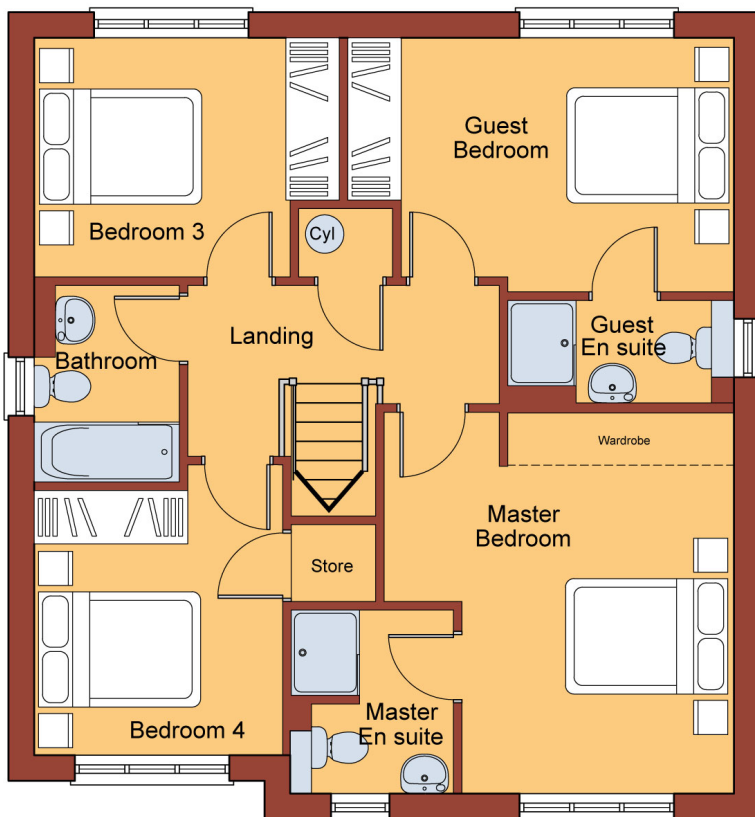

DOWNSTAIRS DIMENSIONS

LIVING ROOM:

4875mm (max) x 3150mm (max)
15' 11" (max) x 10' 4" (max)

FAMILY / DINING ROOM:

4915mm x 2800mm
16' 1" x 9' 2"

KITCHEN:

3235mm x 2800mm
10' 7" x 9' 2"

UTILITY:

1975mm x 1550mm
6' 5" x 5' 1"

GARAGE:

5250mm x 2700mm
17' 2" x 8' 10"

UPSTAIRS DIMENSIONS

MASTER BEDROOM:

4050mm (max) x 4400mm (inc. wardrobes)
13' 3" (max) x 14' 5" (inc. wardrobes)

MASTER EN SUITE:

1875mm (max) x 2100mm (max)
6' 2" (max) x 6' 10" (max)

GUEST BEDROOM:

4475mm (max) x 2950mm (max)
14' 8" (max) x 9' 8" (max)

GUEST EN SUITE:

2600mm (max) x 1175mm (max)
8' 6" (max) x 3' 10" (max)

BEDROOM 3:

3550mm (max) x 2750mm
11' 8" (max) x 9' 1"

BEDROOM 4:

2875mm x 3350mm (max)
9' 5" x 11' (max)

BATHROOM:

1650mm (max) x 2250mm (max)
5' 5" (max) x 7' 4" (max)