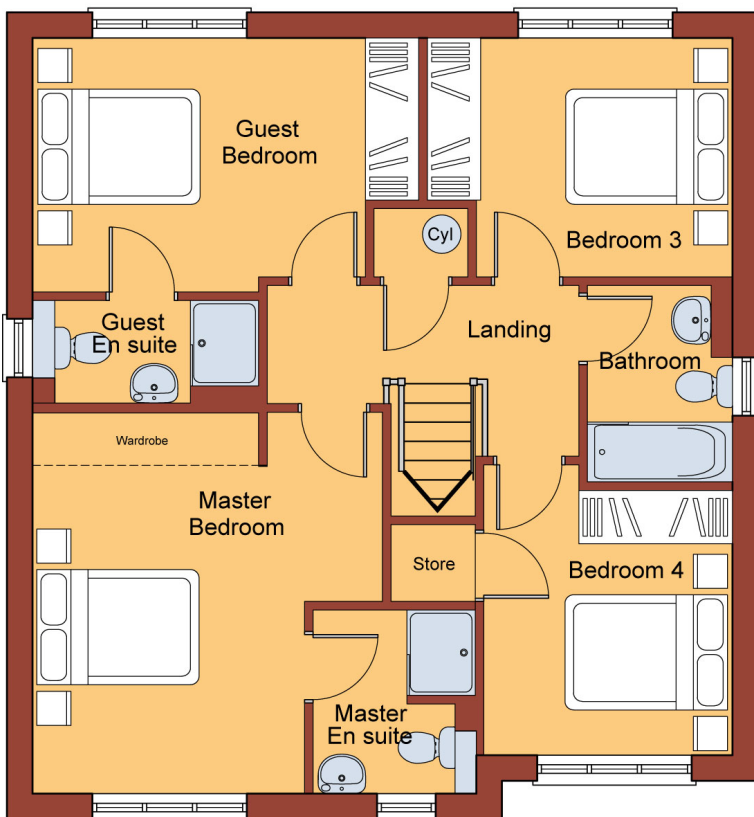

UPSTAIRS DIMENSIONS

MASTER BEDROOM:

4050mm (max) x 4400mm (inc. wardrobes)
13' 3" (max) x 14' 5" (inc. wardrobes)

MASTER EN SUITE:

1875mm (max) x 2100mm (max)
6' 2" (max) x 6' 10" (max)

GUEST BEDROOM:

4475mm (max) x 2950mm (max)
14' 8" (max) x 9' 8" (max)

GUEST EN SUITE:

2600mm (max) x 1175mm (max)
8' 6" (max) x 3' 10" (max)

BEDROOM 3:

3550mm (max) x 2750mm
11' 8" (max) x 9' 1"

BEDROOM 4:

2875mm x 3350mm (max)
9' 5" x 11' (max)

BATHROOM:

1650mm (max) x 2250mm (max)
5' 5" (max) x 7' 4" (max)