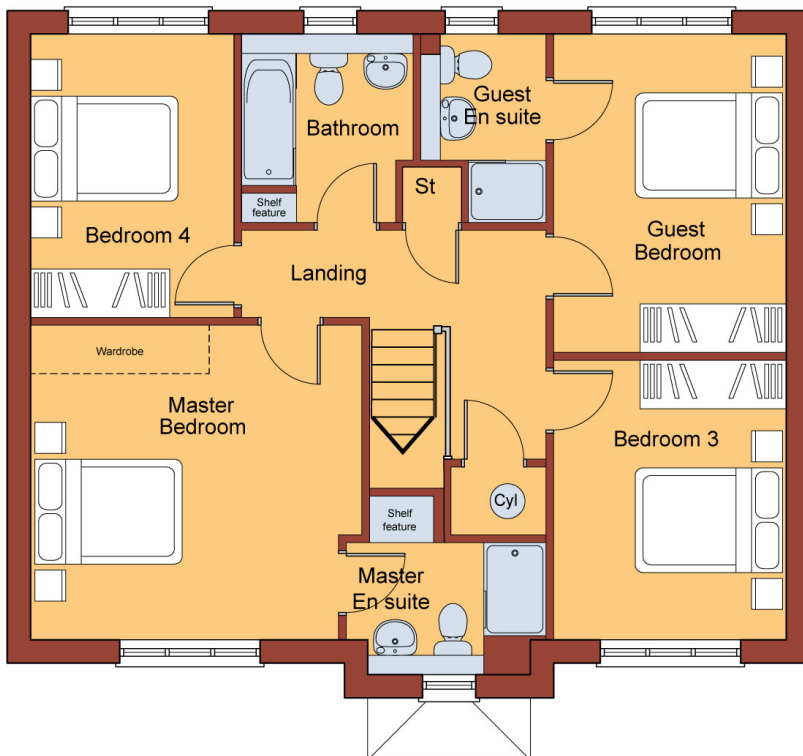

## DOWNSTAIRS DIMENSIONS

**LIVING ROOM:**  
4200mm x 4000mm  
13' 9" x 13' 1"

**FAMILY / BREAKFAST:**  
4350mm x 3600mm  
14' 3" x 11' 10"

**KITCHEN:**  
3600mm x 3300mm  
11' 10" x 10' 9"

**DINING:**  
3150mm x 4000mm  
10' 4" x 13' 1"

**UTILITY:**  
2450mm x 1900mm  
8' x 6' 3"

## UPSTAIRS DIMENSIONS

**MASTER BEDROOM:**  
4250mm (max) x 4025mm (inc. wardrobes)  
13' 11" (max) x 13' 1" (inc. wardrobes)

**MASTER EN SUITE:**  
2525mm (max) x 1625mm  
8' 3" (max) x 5' 5"

**GUEST BEDROOM:**  
4075mm x 2975mm  
13' 4" x 9' 9"

**GUEST EN SUITE:**  
2400mm (max) x 1600mm  
7' 10" (max) x 5' 3"

**BEDROOM 3:**  
3575mm x 2975mm  
11' 9" x 9' 9"

**BEDROOM 4:**  
3625mm x 2590mm  
11' 10" x 8' 6"

**BATHROOM:**  
2400mm (max) x 2150mm  
7' 10" (max) x 7' 2"