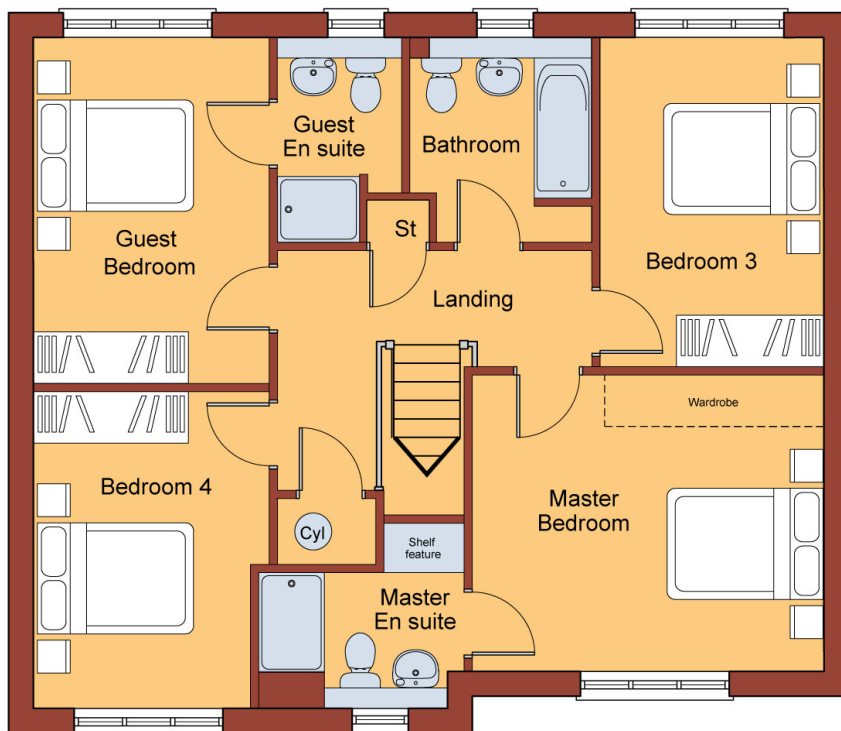

DOWNSTAIRS DIMENSIONS

LIVING ROOM:

4225mm x 3500mm

13' 10" x 11' 6"

FAMILY / DINING ROOM:

4650mm x 4000mm

15' 3" x 13' 1"

KITCHEN:

4000mm (max) x 3000mm

13' 1" (max) x 9' 10"

UTILITY:

2375mm x 1750mm

7' 9" x 5' 9"

GARAGE:

5250mm x 2780mm

17' 3" x 9' 2"

UPSTAIRS DIMENSIONS

MASTER BEDROOM:

4250mm x 3575mm (inc. wardrobes)

13' 11" x 11' 9" (inc. wardrobes)

MASTER EN SUITE:

2475mm (max) x 1600mm (max)

8' 1" (max) x 5' 3" (max)

GUEST BEDROOM:

4175mm x 2845mm

13' 8" x 9' 4"

GUEST EN SUITE:

2450mm (max) x 1500mm

8' 0" (max) x 4' 11"

BEDROOM 3:

3975mm x 2695mm

13' 0" x 8' 10"