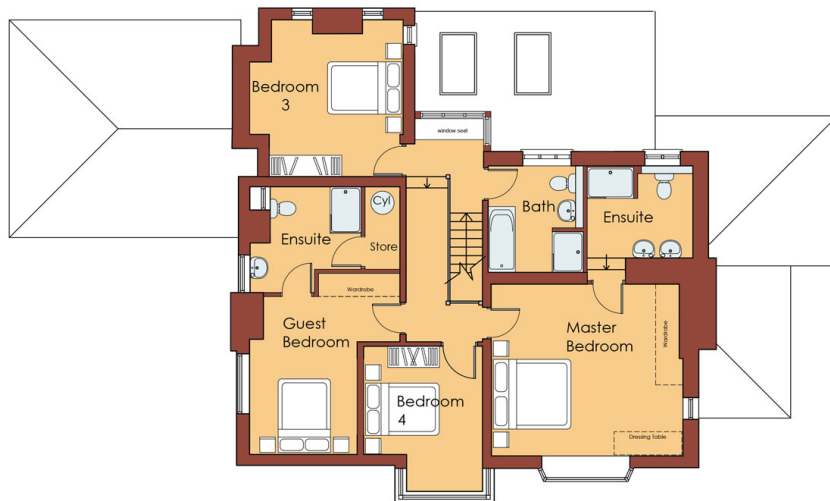

DOWNSTAIRS DIMENSIONS

LIVING ROOM:

6500mm (max) x 4650mm (max)
21' 4" (max) x 15' 3" (max)

FAMILY / DINING:

6675mm x 4775mm (max)
21' 11" x 14' 8" (max)

KITCHEN:

4725mm x 3225mm / 15' 6" x 10' 7"

UTILITY:

2050mm (max) x 3550mm
6' 8" (max) x 11' 7"

GARDEN ROOM:

4350mm (max) x 3875mm (max)
14' 3" (max) x 12' 8"

SNUG:

3900mm (max) x 4000mm
12' 9" (max) x 13' 1"

GARAGE:

5750mm (max) x 5250mm (max)
18' 10" (max) x 17' 2" (max)

UPSTAIRS DIMENSIONS

MASTER BEDROOM:

4850mm (max) x 4350mm
15' 11" (max) x 14' 3"

EN SUITE 1:

2600mm (max) x 3500mm (max)
8' 6" (max) x 11' 5" (max)

GUEST BEDROOM:

2700mm (max) x 4600mm (inc. wardrobes)
8' 10" (max) x 15' 1" (inc. wardrobes)

EN SUITE 2:

2675mm (max) x 2750mm (max)
8' 9" (max) x 9' 1" (max)

BEDROOM 3:

3850mm (max) x 3950mm
12' 7" (max) x 12' 11"

BEDROOM 4:

3650mm x 2950mm / 11' 11" x 9' 8"

BATHROOM:

2400mm (max) x 2700mm (max)
7' 10" (max) x 8' 10" (max)