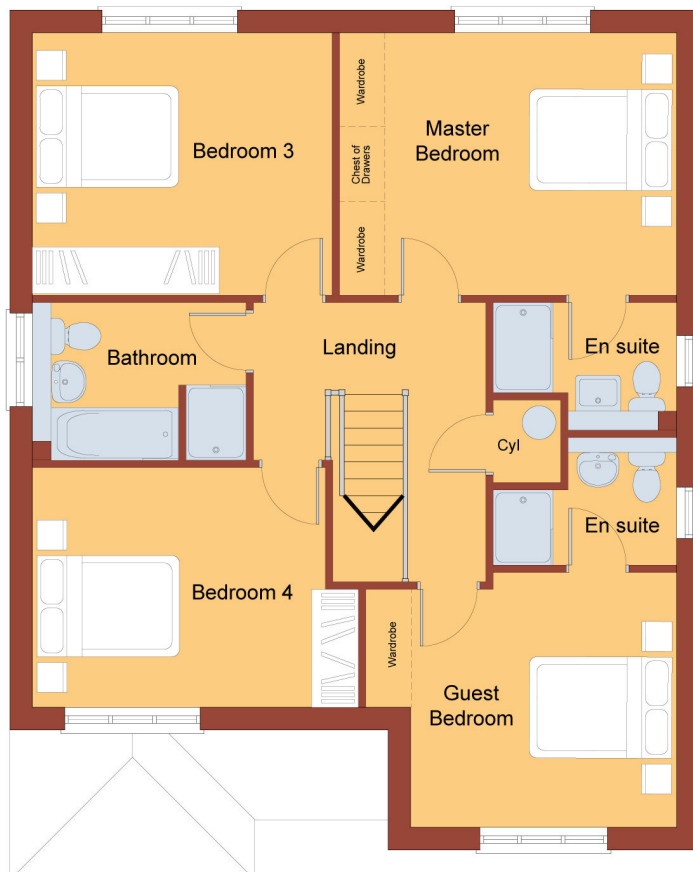

DOWNSTAIRS DIMENSIONS

LIVING ROOM:

5150mm x 3500mm
16' 11" x 11' 6"

FAMILY / DINING ROOM:

5275mm x 3450mm (max)
17' 4" x 11' 4" (max)

STUDY:

2850mm x 2200mm
9' 4" x 7' 3"

KITCHEN:

3450mm x 3275mm
11' 4" x 10' 9"

UTILITY:

2950mm x 1650mm
9' 8" x 5' 5"

GARAGE:

5200mm x 2700mm
17' 1" x 8' 10"

UPSTAIRS DIMENSIONS

MASTER BEDROOM:

4475mm x 3465mm (inc. wardrobes)
14' 8" x 11' 4" (inc. wardrobes)

MASTER EN SUITE:

2425mm (max) x 1705mm (max)
7' 11" (max) x 5' 7" (max)

GUEST BEDROOM:

4100mm (max) x 3375mm (inc. wardrobes)
13' 5" (max) x 11' 1" (inc. wardrobes)

GUEST EN SUITE:

2425mm (max) x 1700mm (max)
7' 11" (max) x 5' 6" (max)

BEDROOM 3:

3975mm x 3450mm
13' 0" x 11' 4"

BEDROOM 4:

4325mm (max) x 3175mm (max)
14' 2" (max) x 10' 5" (max)

BATHROOM:

2800mm (max) x 2075mm (max)
9' 2" (max) x 6' 9" (max)