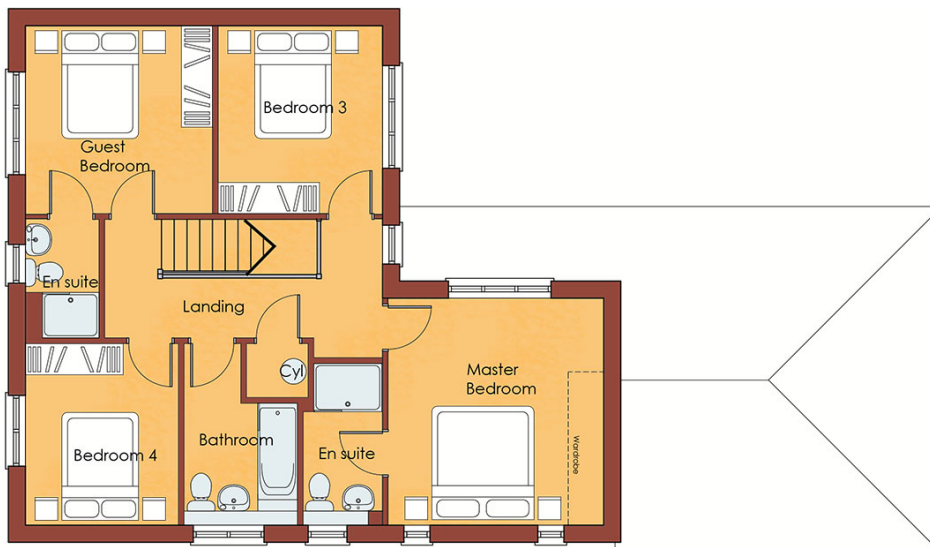

DOWNSTAIRS DIMENSIONS

LIVING ROOM:

6250mm x 3250mm

20' 6" x 10' 8"

FAMILY / DINING ROOM:

5350mm x 2825mm (max)

17' 7" x 9' 3" (max)

KITCHEN:

4300mm (max) x 3425mm

14' 1" (max) x 11' 3"

UTILITY:

1770mm x 1670mm

5' 10" x 5' 6"

STUDY:

3950mm x 1970mm

12' 11" x 6' 6"

GARAGE:

5300mm x 5250mm

17' 5" x 17' 3"

UPSTAIRS DIMENSIONS

MASTER BEDROOM:

3950mm x 3750mm

12' 11" x 12' 4"

EN SUITE 1:

2820mm (max) x 1370mm (max)

9' 3" (max) x 4' 6" (max)

BEDROOM 2:

3270mm x 3250mm

10' 9" x 10' 8"

EN SUITE 2:

2070mm (max) x 1270mm (max)

6' 10" (max) x 4' 2" (max)