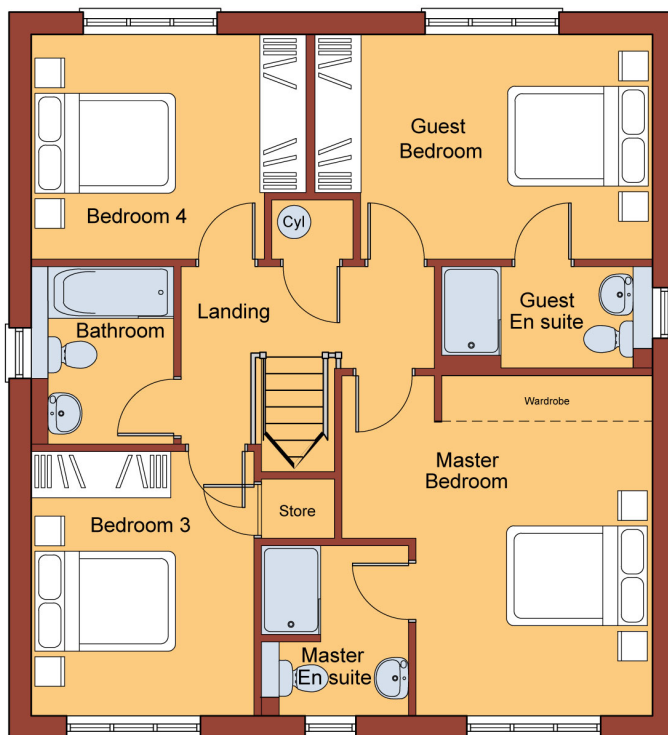

## DOWNSTAIRS DIMENSIONS

**LIVING ROOM:**  
4600mm x 3250mm  
15' 1" x 10' 8"

**FAMILY/DINING:**  
5000mm x 3360mm  
16' 5" x 11' 0"

**KITCHEN:**  
3355mm x 3110mm  
11' 0" x 10' 2"

**UTILITY:**  
2300mm x 1550mm  
7' 6" x 5' 1"

**STUDY:**  
3250mm x 2165mm  
10' 8" x 7' 1"

**GARAGE:**  
5250mm x 2800mm  
17' 2" x 9' 2"

**GUEST EN SUITE:**  
2825mm (max) x 1350mm (max)  
9' 3" (max) x 4' 5" (max)

**BEDROOM 3:**  
3545mm (max) x 2985mm / 11' 7" (max) x 9' 9"

**BEDROOM 4:**  
3010mm x 3700mm (max) / 9' 10" x 12' 2" (max)

**BATHROOM:**  
1900mm (max) x 2400mm / 6' 2" (max) x 7' 9"